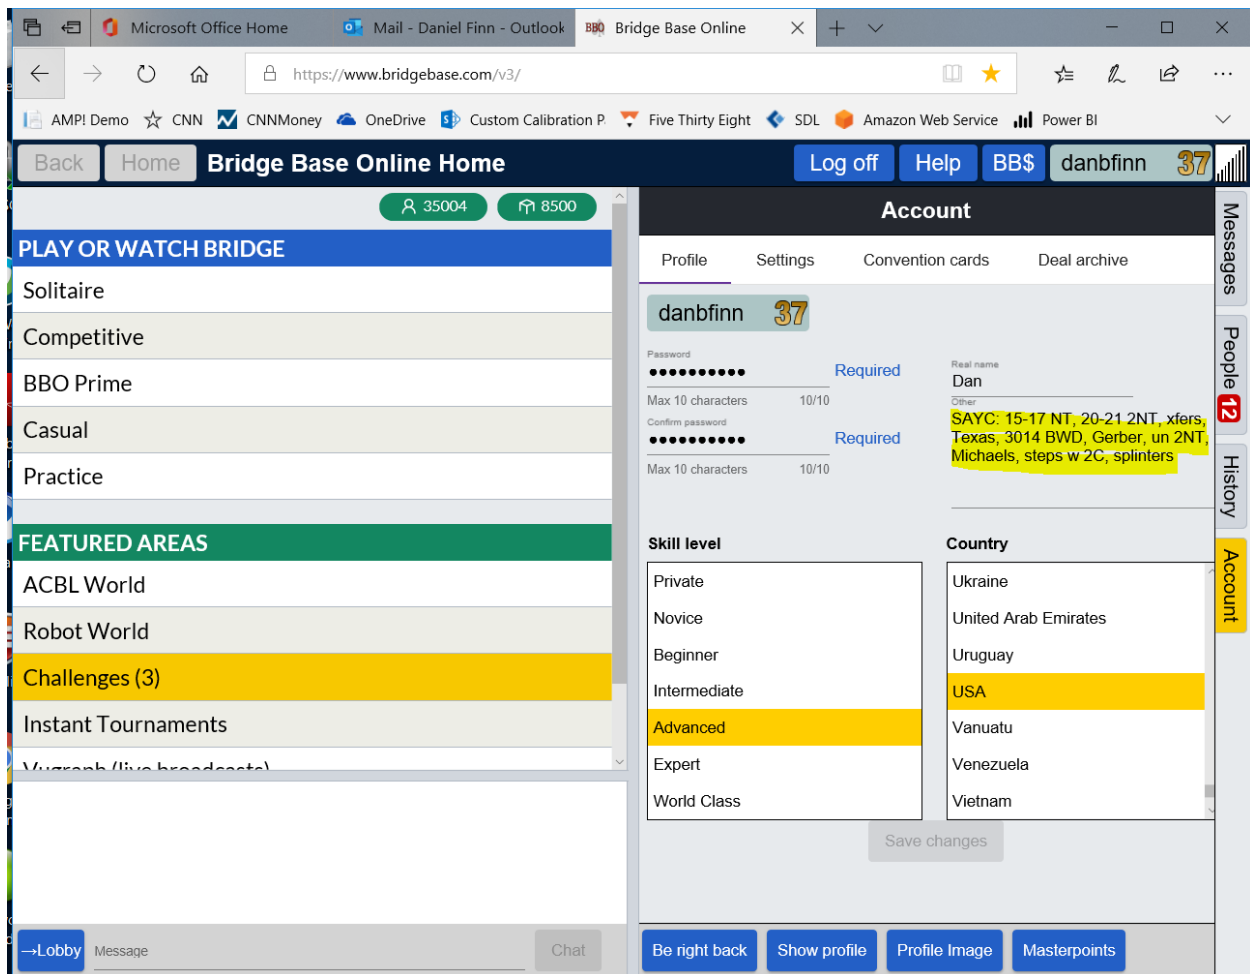

# Entering Your Bridge Profile

Q: I was playing and my partner told me: "No Profile. No Play." How to enter my profile.

When someone clicks on your name, they see something like this:

The screenshot shows a web browser window displaying the Bridge Base Online profile for user 'toga'. The browser tabs include 'Microsoft Office Home', 'Mail - Daniel Finn - Outlook', and 'Bridge Base Online'. The address bar shows 'https://www.bridgebase.com/v3/'. The page header includes 'Bridge Base Online Home', 'Log off', 'Help', 'BB\$', and the user's name 'danbfinn' with a level indicator '37'. The main content area is divided into two columns. The left column has a search bar with '34945' and '8531' results, and a list of categories: 'PLAY OR WATCH BRIDGE' (Solitaire, Competitive, BBO Prime, Casual, Practice), 'FEATURED AREAS' (ACBL World, Robot World, Challenges (3), Instant Tournaments, Myrank/live broadcasts), and a 'Lobby' section with 'Message' and 'Chat' buttons. The right column shows the profile for 'toga' who is 'Playing Instant Tournament'. The profile includes a name 'Emerald LM', country 'USA', skill level 'Expert', creation date '2005-03-01', logins '5000+', and a 'Prime' badge. A highlighted section contains the text: '2/1GF,DONT;2 way rev drury;4 way trans with pre/accept;30/41 rkc kickback;sandwich nt;inv. minor'. Below this are 'IMPs' (Robot), '0 Kibitzers', and a note 'Kibitzing not allowed'. The 'Relationship' section shows 'Follow' and 'Notes: Joel Wolfe'. At the bottom, there are 'Add Friend' and 'Add' buttons.

You can enter this info by clicking the **Profile** tab on the far right and typing into the **Other** section (see the highlight below).

This profile is separate from your Convention Cards. Those are the full sheet that you're used to from the HBC. You can enter those by clicking on the **Convention** Card item from the above screen. However, Convention Cards only get used in ACBL games, like the new Support Your Club Games.